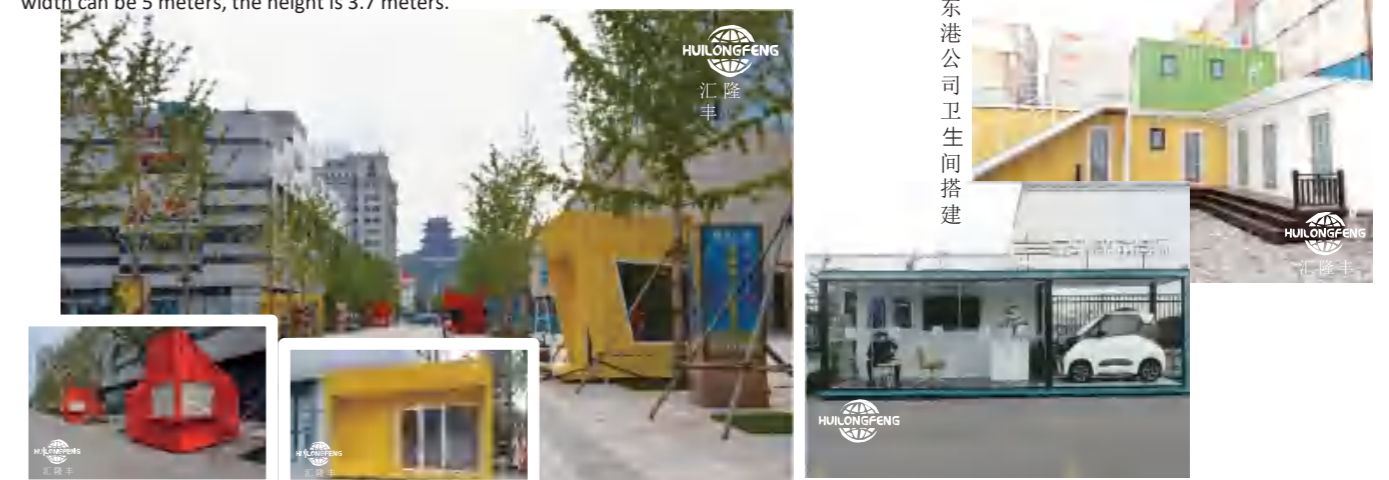

汇隆丰

筑成本
个性化设计方案
为您节约建

The advantages of container construction: 1. Convenient transportation, suitable for frequent replacement of construction point units, container houses are composed of steel, with strong seismic and deformation resistance, good sealing performance. 2. The mobile room is based on the standard steel chassis, which can be derived from many combination Spaces, such as meeting rooms, dormitories, kitchens, bathrooms, etc. 3. the width of the standard container is 2.438 meters, the height is 2.6 meters and 2.9 meters, the length is 6.058-12.192 meters, we can customize according to customer needs, the width can be 5 meters, the height is 3.7 meters.